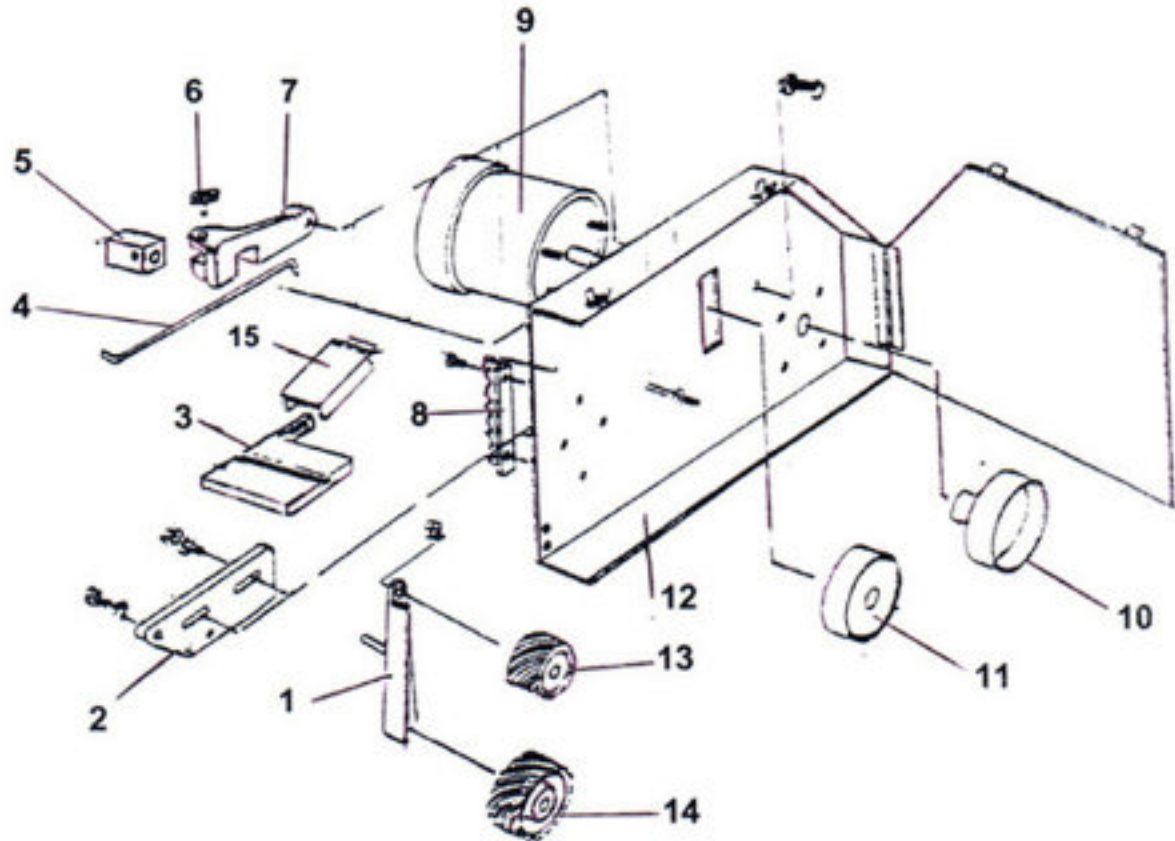

Kalamazoo Industries, Inc.

MODEL S272 SERIES

ITEM NO	PART NO.	DESCRIPTION
---------	----------	-------------

1	563-001	PLATEN
2	048-003	ADJUSTING BAR
3	829-034	WORK TABLE S272
4	455-001	TENSION HANDLE
5	053-004	TRACKING BLOCK
6	696-009	TRACKING KNOB
7	002-009	TRACKING ARM
8	041-014	TENSION BRACKET
9	486-002	CL3509 1HP, 1PH
9	486-004	CM3545 1HP, 3PH
10	560-053	DRIVE PULLEY w/ bushing
11	936-003	IDLER PULLEY W/BRGS
12	291-003	FRAME
13	936-013	CONTACT WHEEL 1-1/2" S272
14	936-012	CONTACT WHEEL 3" S272
	342-015	BELT GUARD
	562-013	IDLER PIN
	562-014	PIVOT PIN
	CW-5	5" CONTACT WHEEL