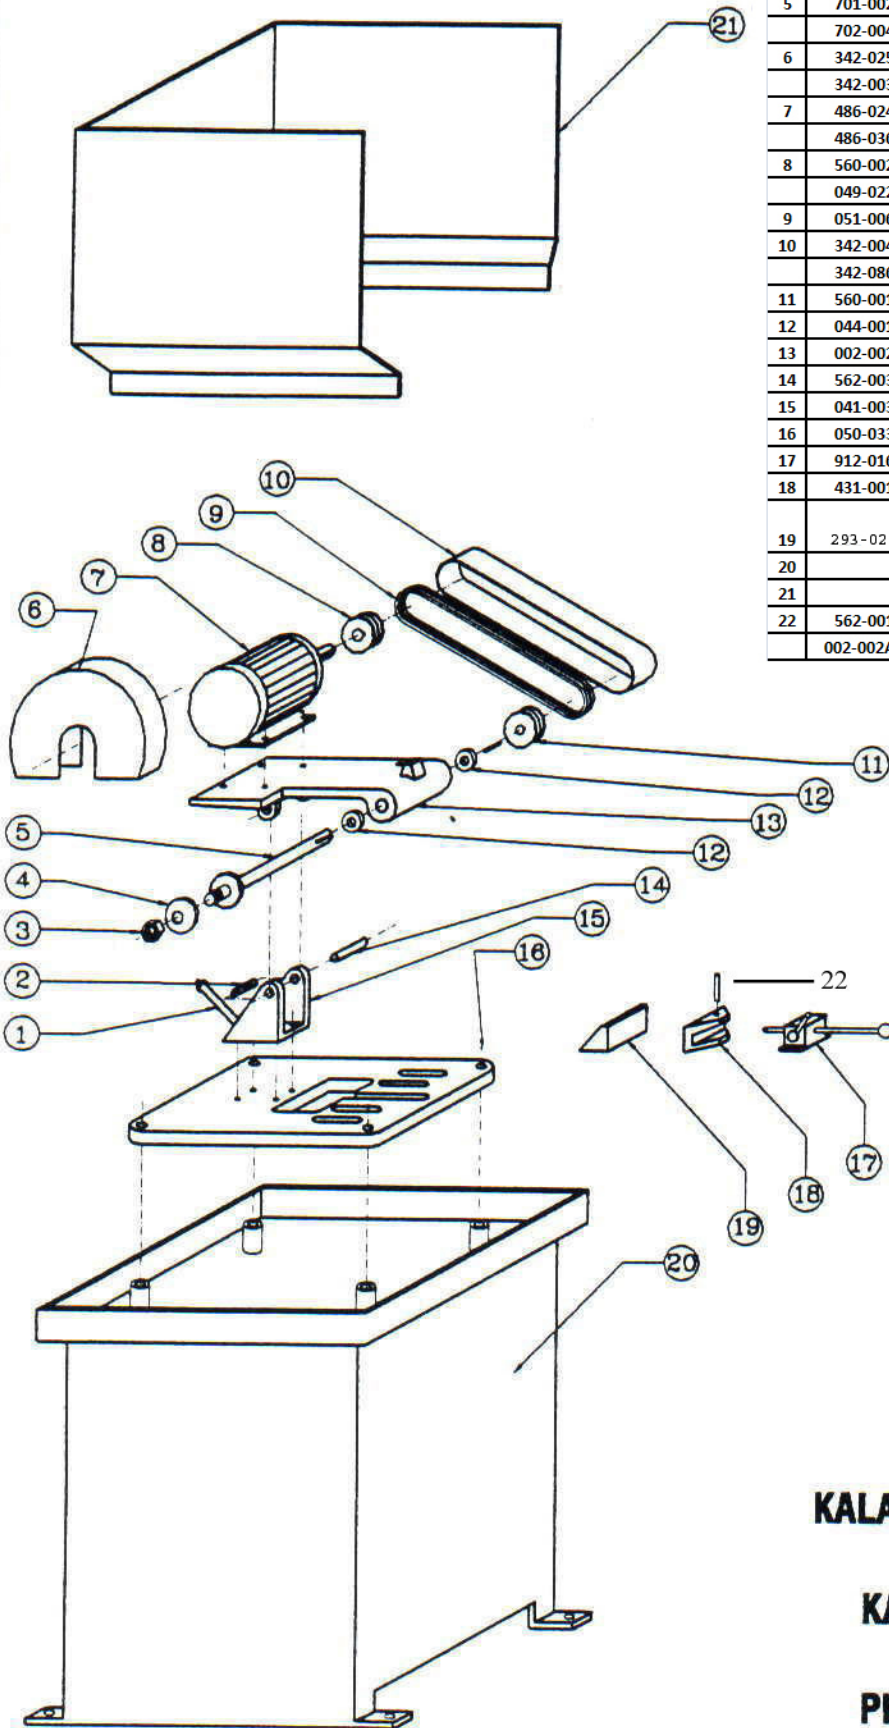

| No. | Part No.  | Description                             | QTY |
|-----|-----------|---|-----|
| 1   | 645-004   | Stop Assembly                           | 1   |
| 2   | 697-018   | Trunnion Spring                         | 1   |
| 3   | 537-026   | Spindle Nut                             | 1   |
| 4   | 292-004   | Loose Flange                            | 1   |
| 5   | 701-002   | Spindle W/ Loose Flange                 | 1   |
|     | 702-004   | Spindle Assembly W/ Bearings (optional) | 1   |
| 6   | 342-025   | 14" Wheel Guard                         | 1   |
|     | 342-003   | 12" Wheel Guard (optional)              | 1   |
| 7   | 486-024   | 5Hp 3Ph 1800 RPM                        | 1   |
|     | 486-036   | 5Hp 1Ph 1750 RPM (optional)             | 1   |
| 8   | 560-002   | Motor Pulley (Bushing Sold Separately)  | 1   |
|     | 049-022   | Motor Pulley Bushing                    | 1   |
| 9   | 051-006   | V-Belts                                 | 2   |
| 10  | 342-004   | Belt Guard                              | 1   |
|     | 342-086   | Inner Belt Guard                        | 1   |
| 11  | 560-001   | Spindle Pulley                          | 1   |
| 12  | 044-001   | K-12 Bearings                           | 2   |
| 13  | 002-002   | Saw Arm                                 | 1   |
| 14  | 562-003   | Trunnion Pin                            | 1   |
| 15  | 041-003   | Trunnion                                | 1   |
| 16  | 050-033   | Top Plate                               | 1   |
| 17  | 912-016   | Vise Assemblies (less jaws and pins)    | 2   |
| 18  | 431-001   | Front Jaw                               | 2   |
| 19  | 293-020   | Fence                                   | 1   |
| 20  |           | Base                                    | 1   |
| 21  |           | Splash Guard                            | 1   |
| 22  | 562-001   | Vise Jaw Pins                           | 2   |
|     | 002-002AS | Arm Assembly (Arm and Spindle Assembly) | 1   |