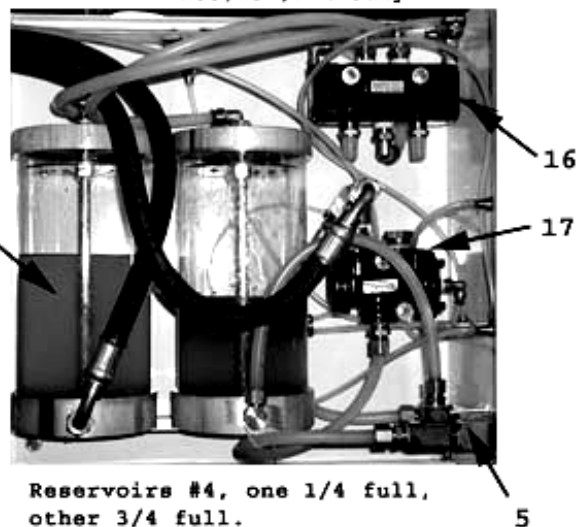

POWER DOWN FEED SYSTEM

K30, K34, K44 Only

PH-14
PH-20
PH-26
PH-30

Air/oil power down feeds.

Reservoirs #4, one 1/4 full, other 3/4 full.

UP- may be engaged anytime during cycle.

NO.	PART NO.	DESCRIPTION	QTY
1		3/8-16 NUT	4
2	041-033	BRACKET-SWIVEL	1
3		3/8-16 H.H.C.S. 1-1/2	4
4	641-010	OIL RESERVOIR 3.5" dia	2
4	641-013	Oil Res. 5.5" dia.	2
5	294-016	FLOW CONTROL 3/8"	1
5	152-001	Flow Control 1/2"	
6	041-036	BRACKET-RESERVOIR	1
7		HYDRO CRONTOL BOX	1
8		POWER SUPPLY	1
9	041-034	BRACKET-TRUNNION	1
10	646-023	ROD, CLEVIS	1
11	131-006	CYLINDER	1
12	041-035	BRACKET-CAM	1
13	129-005	CAM	1
14	1000-37	AIR REGULATOR ASSY	1
15	041-024	BRACKET-CYLINDER	1
16	912-032	4 way valve	
17	912-033	Rapid valve	