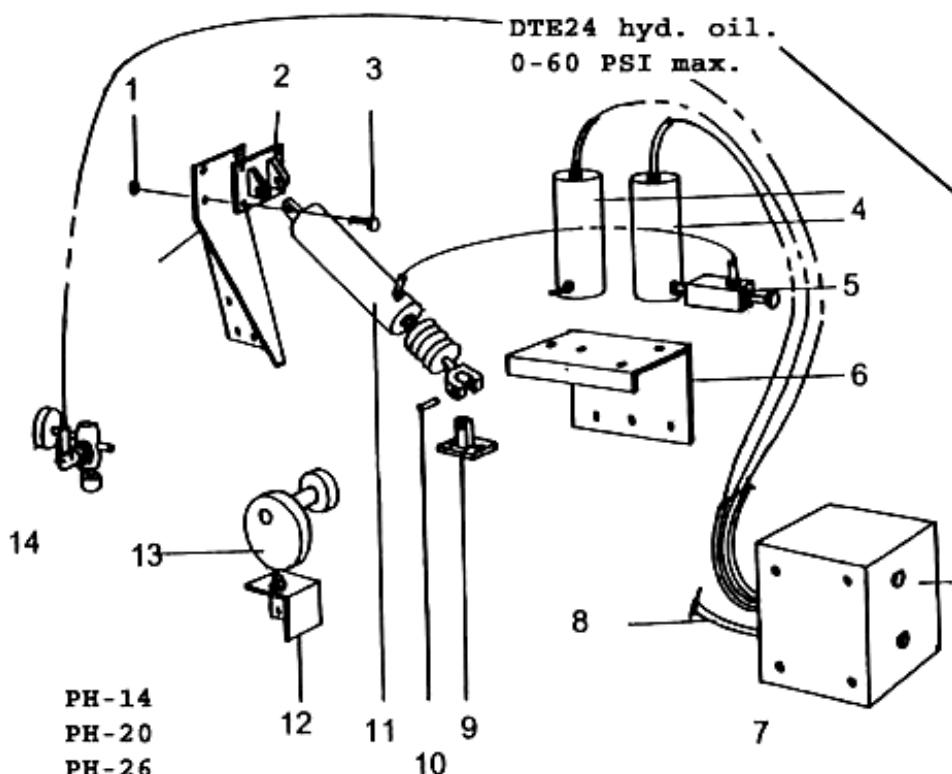

POWER DOWN FEED SYSTEM

K30, K34, K44 Only

PH-14
PH-20
PH-26
PH-30

Air/oil power down feeds.

Reservoirs #4, one 1/4 full, other 3/4 full.

UP- may be engaged anytime during cycle.

NO.	PART NO.	DESCRIPTION	QTY
1		3/8-16 NUT	4
2	041-033	BRACKET-SWIVEL	1
3		3/8-16 H.H.C.S. 1-1/2	4
4	641-010	OIL RESERVOIR 3.5" dia	2
4	641-013	Oil Res. 5.5" dia.	2
5	294-016	FLOW CONTROL 3/8"	1
5	152-001	Flow Control 1/2"	
6	041-036	BRACKET-RESERVOIR	1
7		HYDRO CRONTOL BOX	1
8		POWER SUPPLY	1
9	041-034	BRACKET-TRUNNION	1
10	646-023	ROD, CLEVIS	1
11	131-006	CYLINDER	1
12	041-035	BRACKET-CAM	1
13	129-005	CAM	1
14	1000-37	AIR REGULATOR ASSY	1
15	041-024	BRACKET-CYLINDER	1
16	912-032	4 way valve	
17	912-033	Rapid valve	