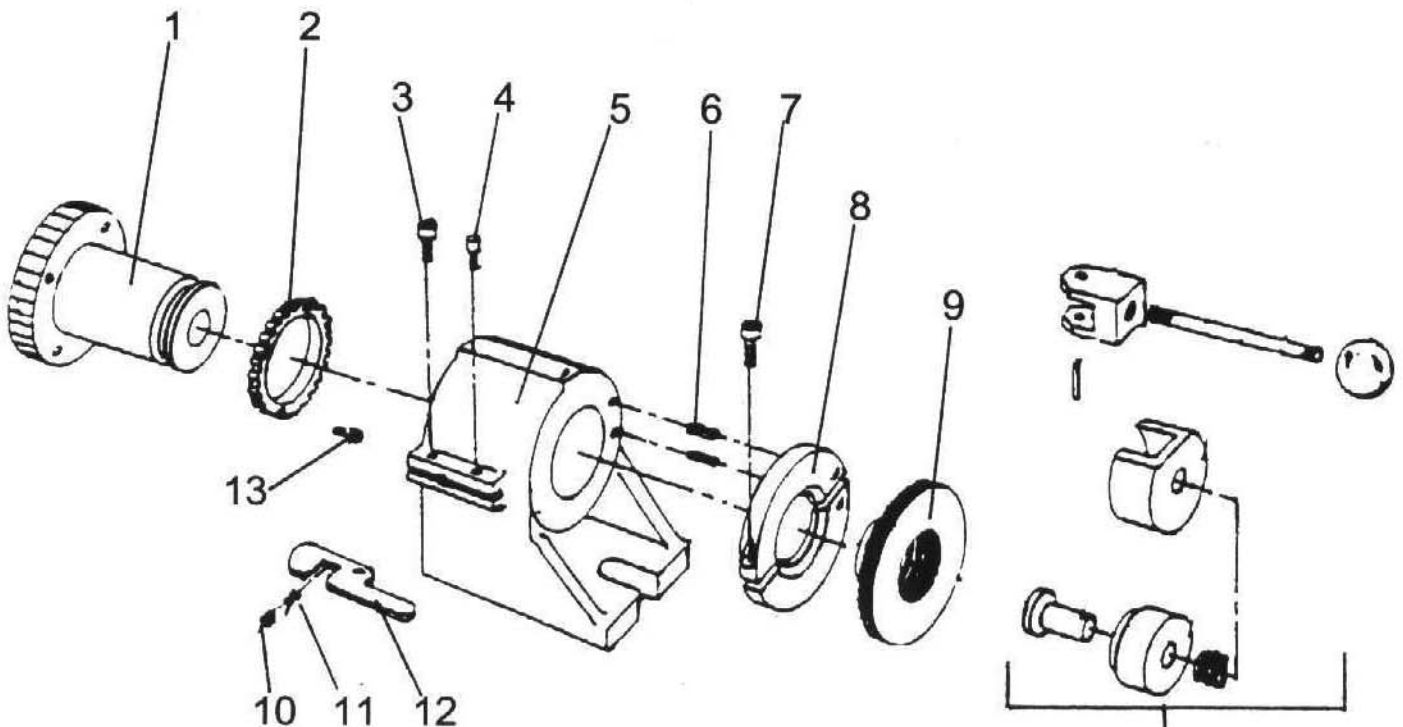

**KALAMAZOO INDUSTRIES, INC.**  
**6856 EAST K AVENUE**  
**KALAMAZOO, MI 49048-6042**  
**269-382-2050 PHONE 269-382-0790 FAX**

**5C COLLET INDEX FIXTURE  
w/ LC LEVER COLLET CLOSER**

ITEM	PART #	DESCRIPTION
1	701-040	SPINDLE
2	AR-24	24 NOTCH RING
3	---	1/4-20x1/4 S.S.S.
4	---	10-24x7/8 SHCS
5	386-002	HOUSING
6	---	1/4x1 SPRING PIN
7	---	1/4-20x7/8 SHCS
8	648-001	SPLIT LOCK RINGS
9	AD5C	DRAW IN NUT
10	---	3/8-16x1/4 SSC
11	697-006	SPRING
12	442-002	KEY
13	---	6-32x3/8 SHCS

**OPTION:**  
**LC LEVER COLLET CLOSER**