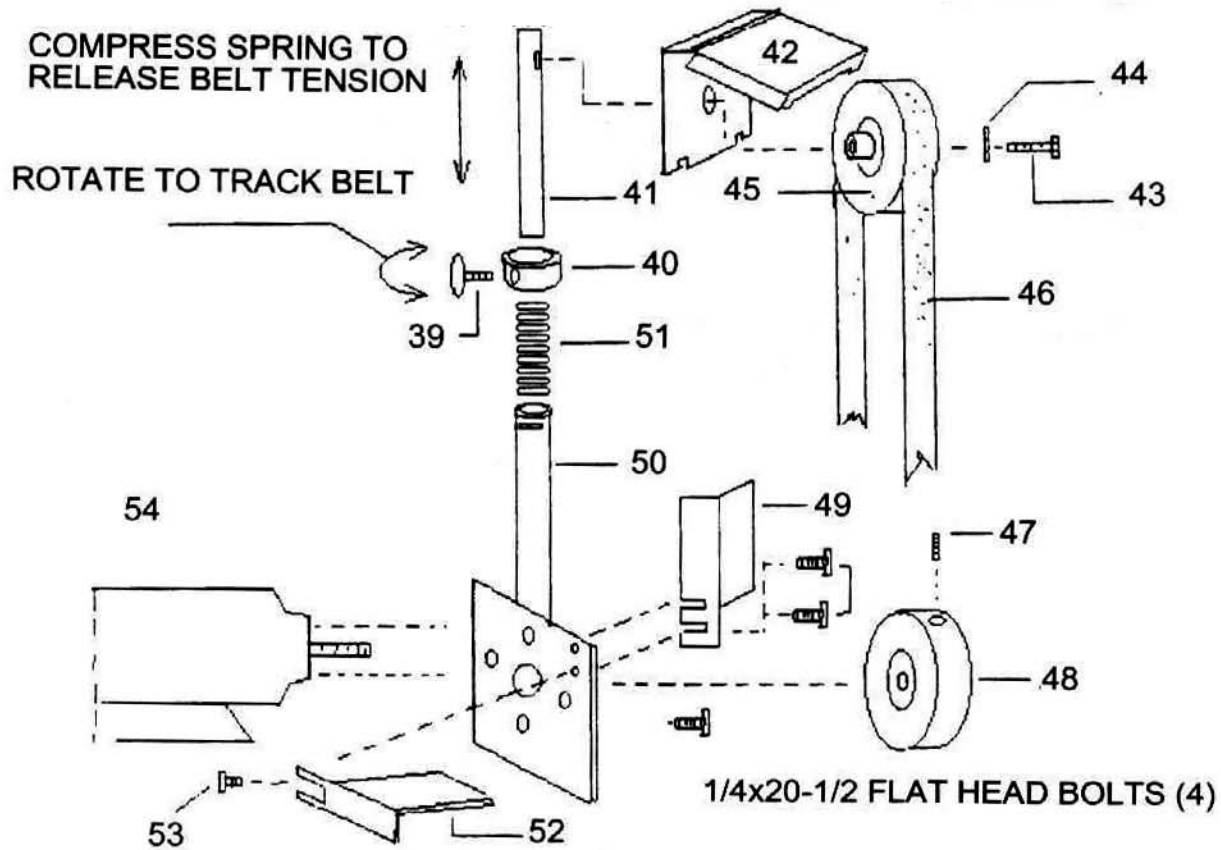

KI KALAMAZOO INDUSTRIES, INC.

6856 East K Avenue
Kalamazoo, MI 49048
269-382-2050 PH
269-382-0790 FAX
www.kalamazooindustries.com

MODEL 1SK6 1"x42" belt

ITEM	PART NO	DESCRIPTION

39	441-015	TRACKING KNOB
40	123-009	COLLAR
41	700-005	IDLER SHAFT
42	342-087	BOXED PULLEY GUARD
43		1/4x20-1/2 HEX HEAD BOLT
44		5/8" WASHER
45	560-018	IDLER PULLEY
46		1"x42" SANDING BELT
47		1/4x1/2 SET SCREW
48	560-017	DRIVE PULLEY
49	563-003	PLATEN
50	291-029	FRAME ASSY FOR 1SK6
51	697-020	TENSION SPRING
52	829-013	WORK TABLE
53		1/4x20 WING NUT
54	486-025	1/3HP GRINDER MOTOR